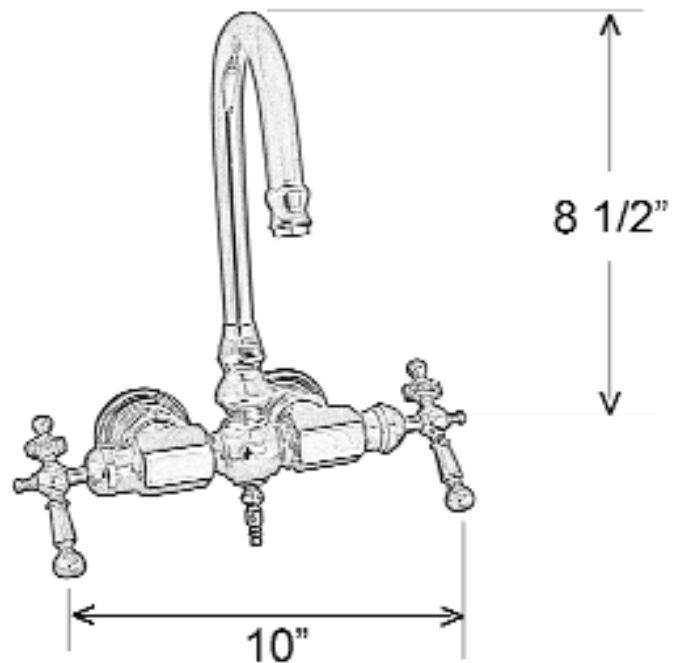

# Tub Wall Mount Faucet

Cat. No.  
4035

Spout Reach: 4 1/2"

## **Features:**

- ▶ Gooseneck Spout
- ▶ Metal Lever Handles
- ▶ Compression Stems - 1/4" turn
- ▶ Flow Rate is 3.6 GPM
- ▶ To be used with Double Offset Bath Supplies, Part #5576
- ▶ 3-3/8" Centers for Tub Wall Mount Installation

## **Finishes:**

CP Polished Chrome

Dimensions and specifications subject to change without notice.